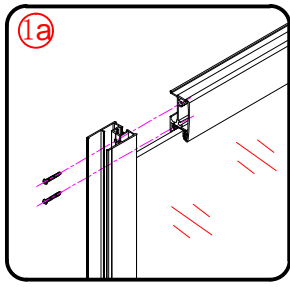

This product is heavy and will require two people to install.