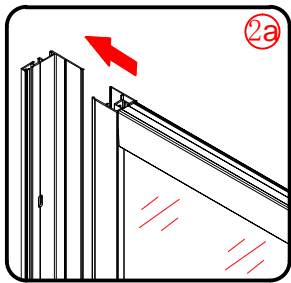

This product is heavy and will require two people to install.