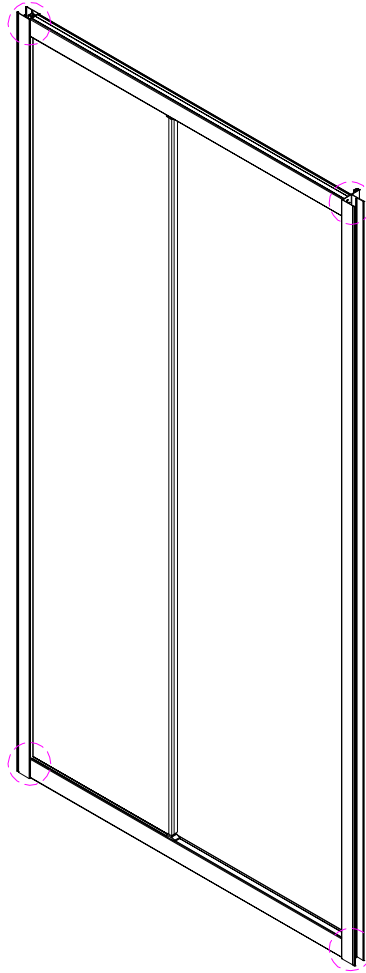

This product is heavy and will require two people to install.