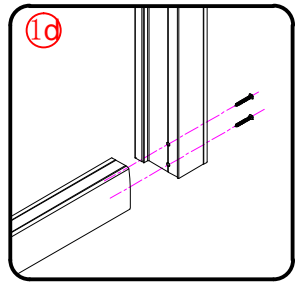

This product is heavy and will require two people to install.