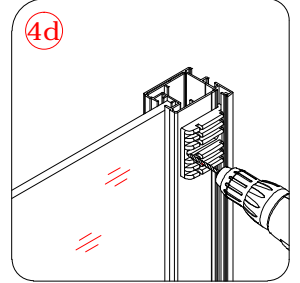

Note: Safety glass can not be re-worked.

■ Installation

Please read these instructions carefully before start of installation.

The wall post has up to 20mm of adjustment for out of true wall situations.

Ensure that the shower tray is fitted level and that after assembly of enclosure there is a full and continuous bead of sealant between the top of the shower tray and the title joint.

This product is heavy and will require two people to install.

This product is heavy and will require two people to install.

×6

×6

This product is heavy and will require two people to install.

This product is heavy and will require two people to install.