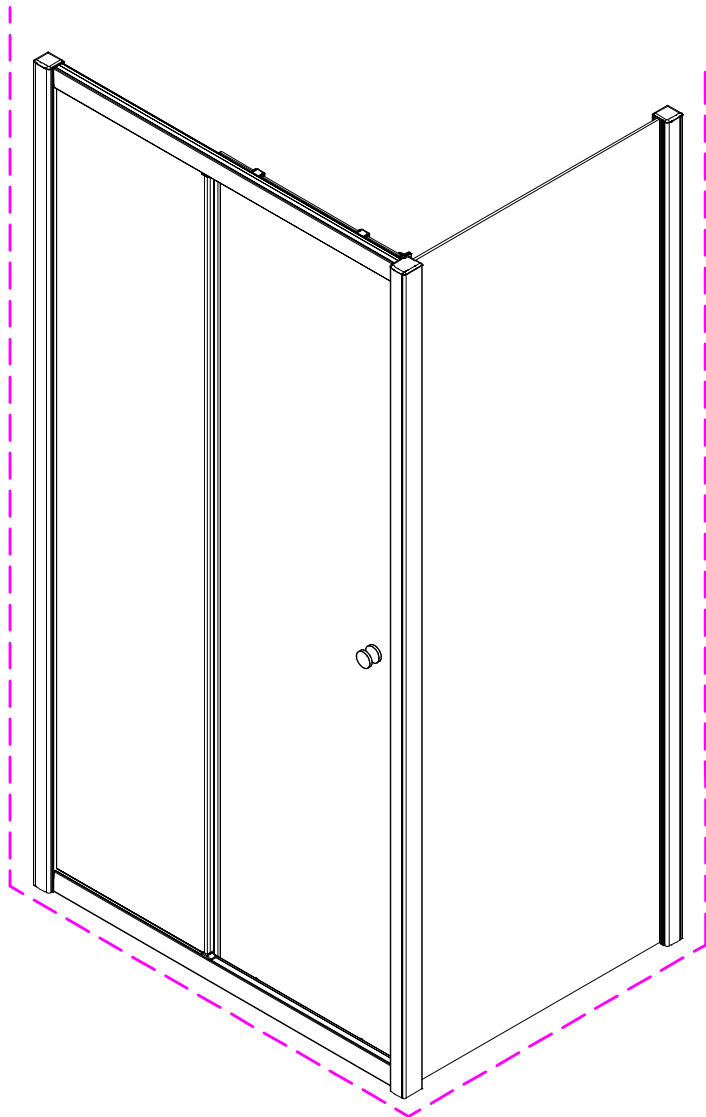

This product is heavy and will require two people to install.