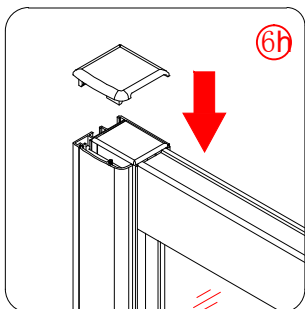

Note: Safety glass can not be re-worked.

■ Installation

Please read these instructions carefully before start of installation.

The wall post has up to 20mm of adjustment for out of true wall situations.

Ensure that the shower tray is fitted level and that after assembly of enclosure there is a full and continuous bead of sealant between the top of the shower tray and the title joint.

This product is heavy and will require two people to install.

This product is heavy and will require two people to install.

×6

×6

This product is heavy and will require two people to install.

This product is heavy and will require two people to install.