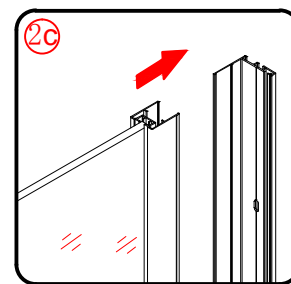

This product is heavy and will require two people to install.