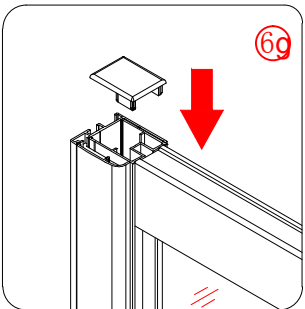

Note: Safety glass can not be re-worked.

■ Installation

Please read these instructions carefully before start of installation.

The wall post has up to 20mm of adjustment for out of true wall situations.

Ensure that the shower tray is fitted level and that after assembly of enclosure there is a full and continuous bead of sealant between the top of the shower tray and the title joint.

This product is heavy and will require two people to install.

This product is heavy and will require two people to install.

×6

×6

This product is heavy and will require two people to install.

This product is heavy and will require two people to install.