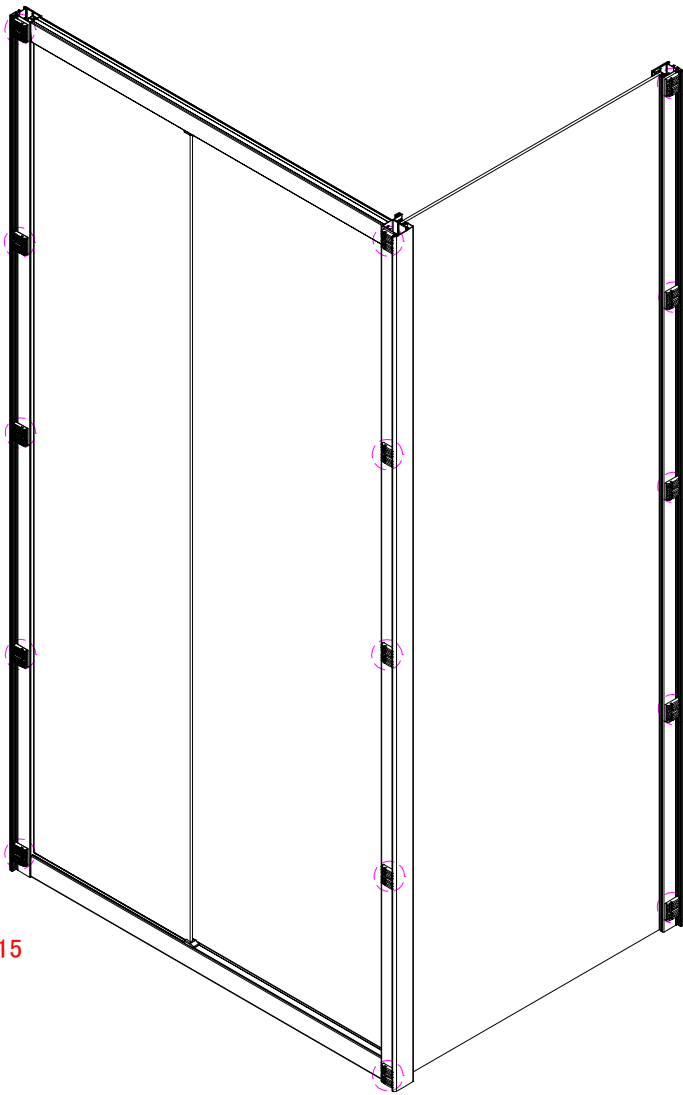

This product is heavy and will require two people to install.