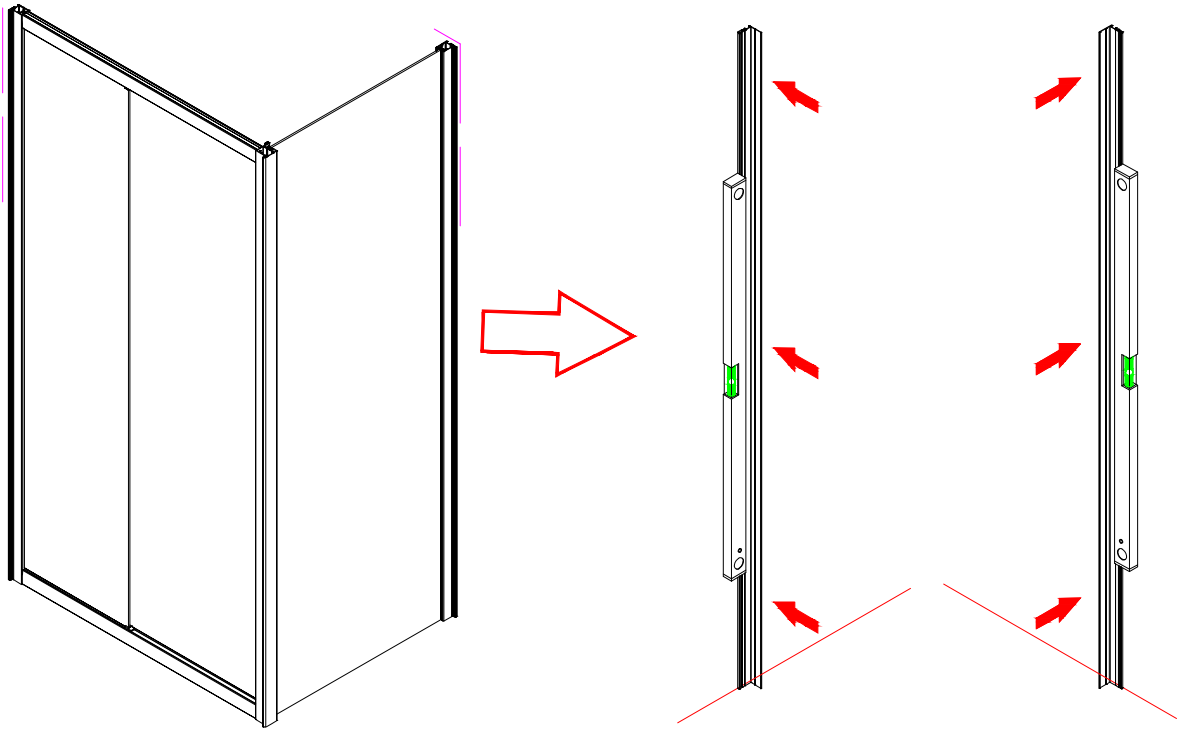

×6

×6

This product is heavy and will require two people to install.