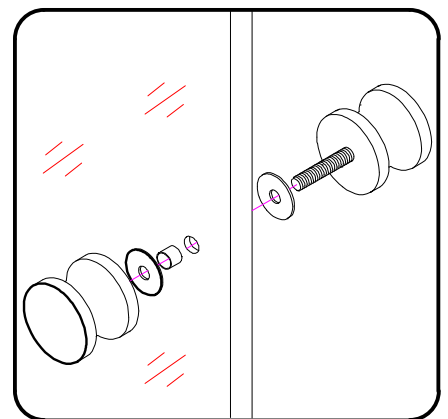

Note: Safety glass can not be re-worked.

■ Installation

Please read these instructions carefully before start of installation.

The wall post has up to 20mm of adjustment for out of true wall situations.

Ensure that the shower tray is fitted level and that after assembly of enclosure there is a full and continuous bead of sealant between the top of the shower tray and the title joint.

Special care should be taken when drilling walls to avoid hidden pipes or electrical cables.

Note: This product is heavy and will require two people to install.

Please remove protective film from aluminium profiles before installation.

This product is heavy and will require two people to install.

This product is heavy and will require two people to install.

×6

×6

This product is heavy and will require two people to install.

This product is heavy and will require two people to install.

This product is heavy and will require two people to install.

This product is heavy and will require two people to install.