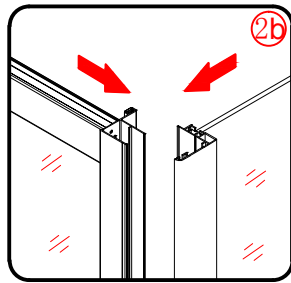

This product is heavy and will require two people to install.