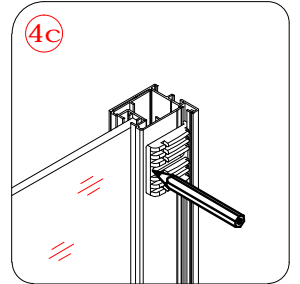

Note: Safety glass can not be re-worked.

■ Installation

Please read these instructions carefully before start of installation.

The wall post has up to 20mm of adjustment for out of true wall situations.

Ensure that the shower tray is fitted level and that after assembly of enclosure there is a full and continuous bead of sealant between the top of the shower tray and the title joint.

This product is heavy and will require two people to install.

This product is heavy and will require two people to install.

×6

×6

This product is heavy and will require two people to install.

This product is heavy and will require two people to install.