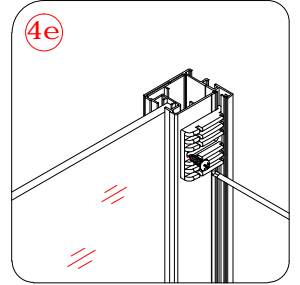

Note: Safety glass can not be re-worked.

■ Installation

Please read these instructions carefully before start of installation.

The wall post has up to 20mm of adjustment for out of true wall situations.

Ensure that the shower tray is fitted level and that after assembly of enclosure there is a full and continuous bead of sealant between the top of the shower tray and the title joint.

This product is heavy and will require two people to install.

This product is heavy and will require two people to install.

×6

×6

This product is heavy and will require two people to install.

This product is heavy and will require two people to install.