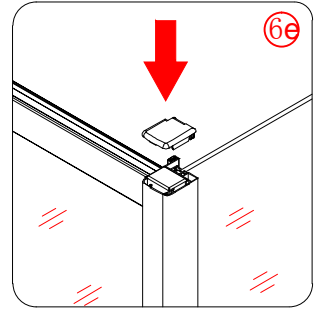

This product is heavy and will require two people to install.