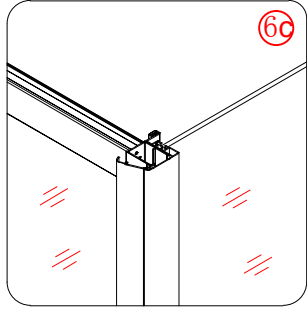

Note: Safety glass can not be re-worked.

■ Installation

Please read these instructions carefully before start of installation.

The wall post has up to 20mm of adjustment for out of true wall situations.

Ensure that the shower tray is fitted level and that after assembly of enclosure there is a full and continuous bead of sealant between the top of the shower tray and the title joint.

This product is heavy and will require two people to install.

This product is heavy and will require two people to install.

×6

×6

This product is heavy and will require two people to install.

This product is heavy and will require two people to install.