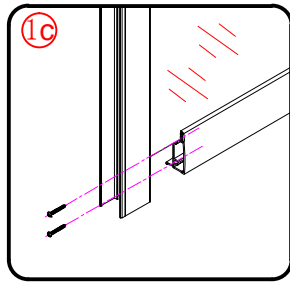

This product is heavy and will require two people to install.