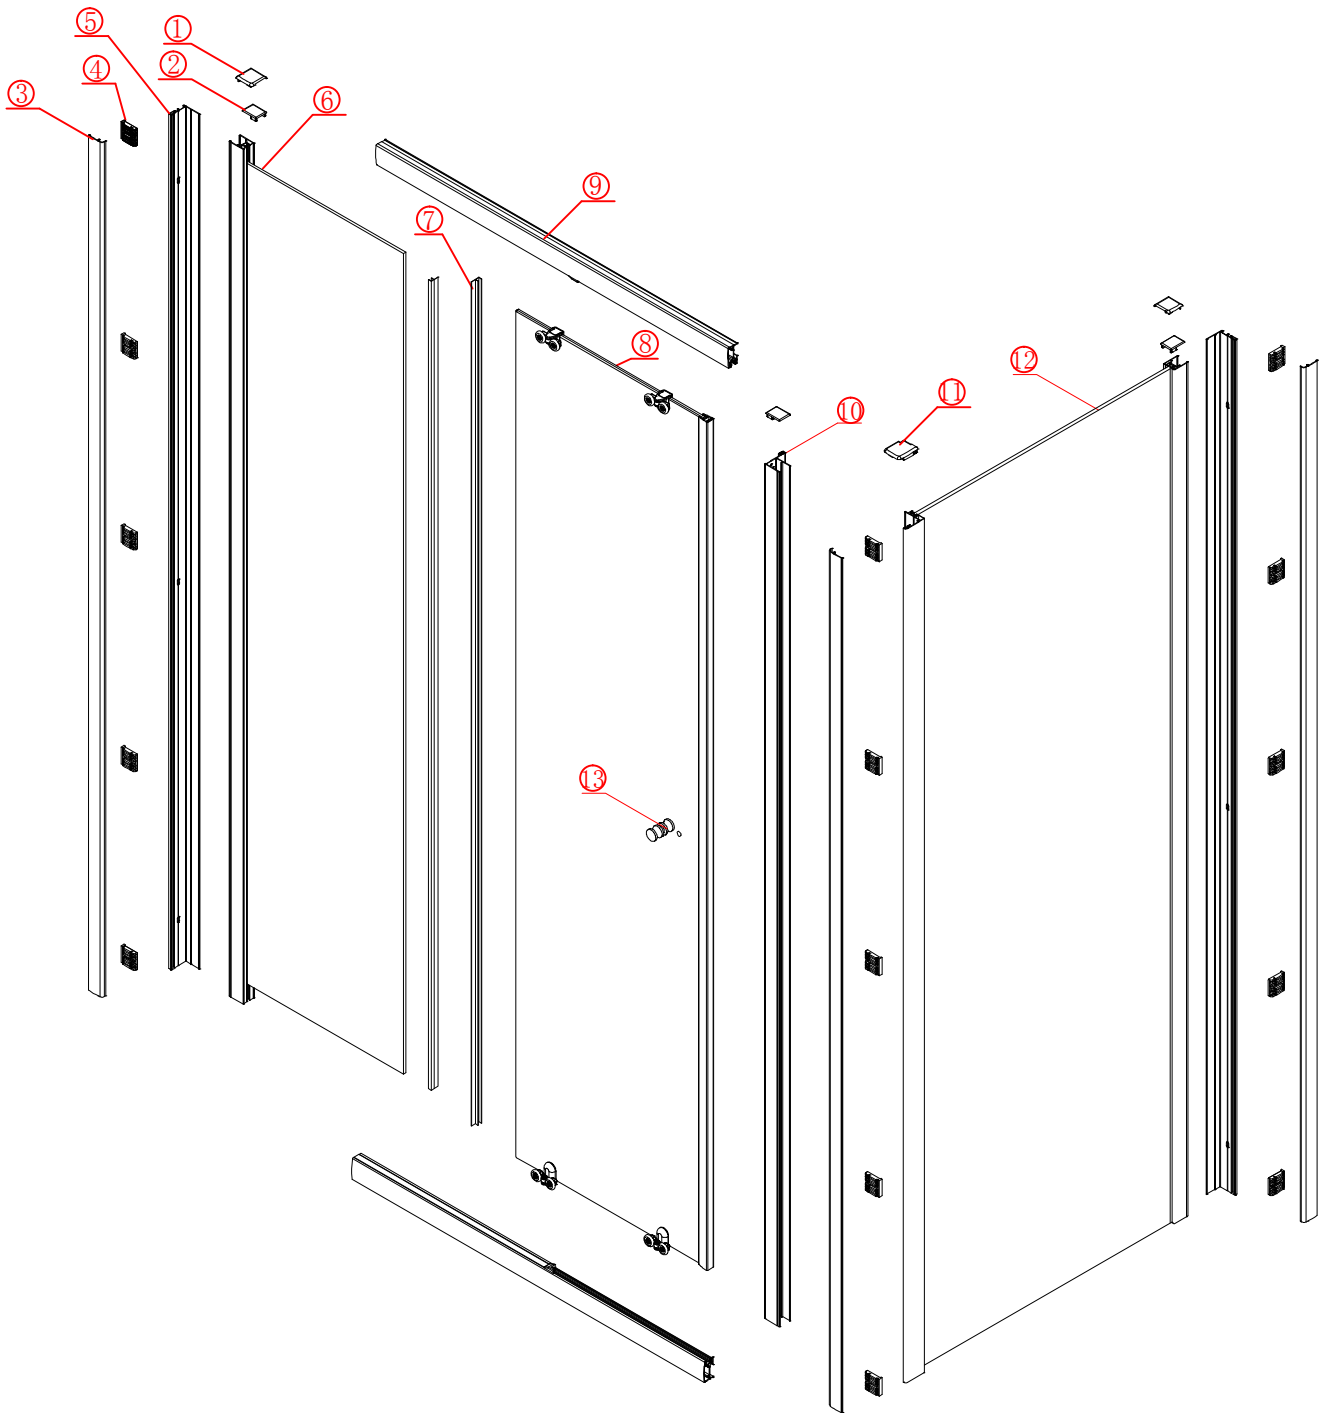

This product is heavy and will require two people to install.