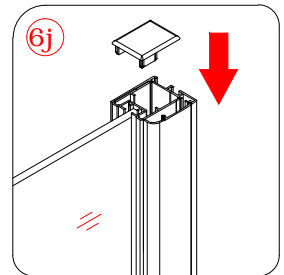

Note: Safety glass can not be re-worked.

■ Installation

Please read these instructions carefully before start of installation.

The wall post has up to 20mm of adjustment for out of true wall situations.

Ensure that the shower tray is fitted level and that after assembly of enclosure there is a full and continuous bead of sealant between the top of the shower tray and the title joint.

This product is heavy and will require two people to install.

This product is heavy and will require two people to install.

×6

×6

This product is heavy and will require two people to install.

This product is heavy and will require two people to install.