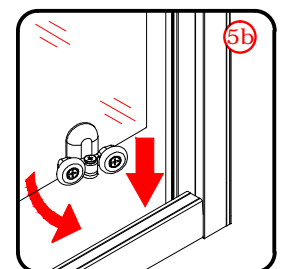

Note: Safety glass can not be re-worked.

■ Installation

Please read these instructions carefully before start of installation.

The wall post has up to 20mm of adjustment for out of true wall situations.

Ensure that the shower tray is fitted level and that after assembly of enclosure there is a full and continuous bead of sealant between the top of the shower tray and the title joint.

This product is heavy and will require two people to install.

This product is heavy and will require two people to install.

×6

×6

This product is heavy and will require two people to install.

This product is heavy and will require two people to install.

This product is heavy and will require two people to install.

This product is heavy and will require two people to install.