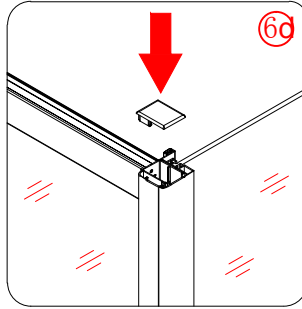

Note: Safety glass can not be re-worked.

■ Installation

Please read these instructions carefully before start of installation.

The wall post has up to 20mm of adjustment for out of true wall situations.

Ensure that the shower tray is fitted level and that after assembly of enclosure there is a full and continuous bead of sealant between the top of the shower tray and the title joint.

This product is heavy and will require two people to install.

This product is heavy and will require two people to install.

×6

×6

This product is heavy and will require two people to install.

This product is heavy and will require two people to install.