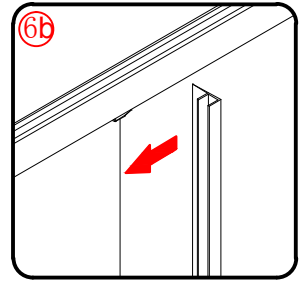

This product is heavy and will require two people to install.