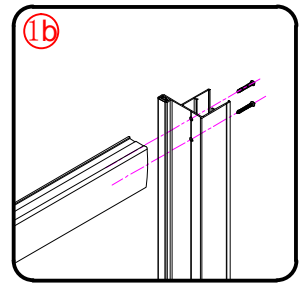

This product is heavy and will require two people to install.