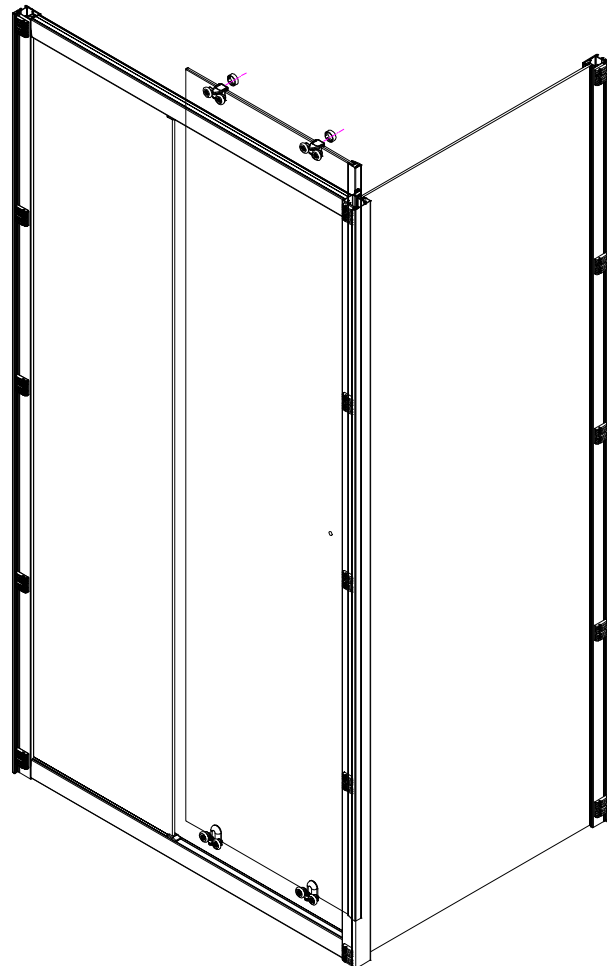

This product is heavy and will require two people to install.