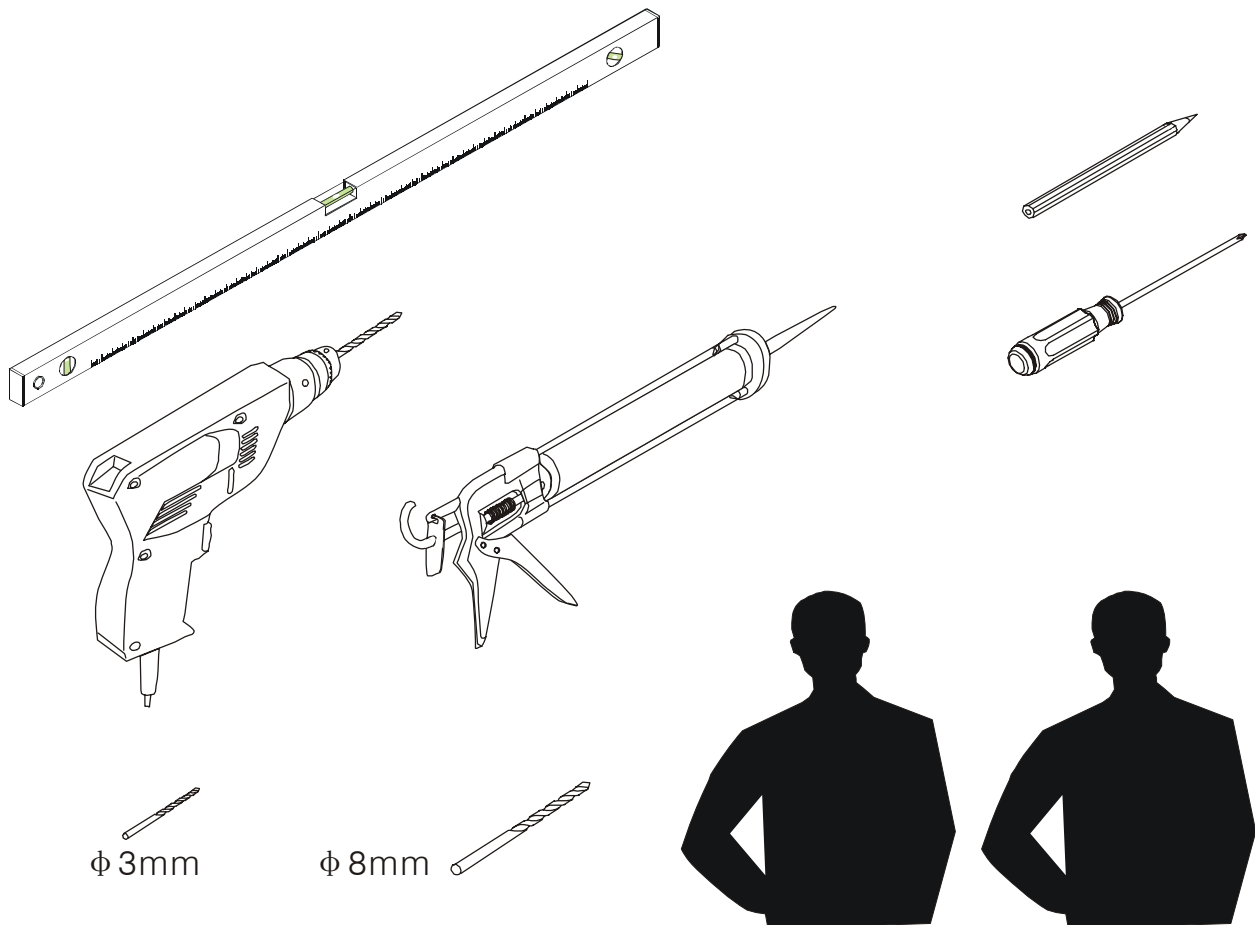

Note: Safety glass can not be re-worked.

■ Installation

Please read these instructions carefully before start of installation.

The wall post has up to 20mm of adjustment for out of true wall situations.

Ensure that the shower tray is fitted level and that after assembly of enclosure there is a full and continuous bead of sealant between the top of the shower tray and the title joint.

Special care should be taken when drilling walls to avoid hidden pipes or electrical cables.

Note: This product is heavy and will require two people to install.

Please remove protective film from aluminium profiles before installation.

■ Shower Tray Installation

The shower tray must be sited against a structural wall.

Water proof walling or tiling should be fitted so that it sits on the top of the tray rim.

■ Aftercare Instructions

After use, your shower should be cleaned with soap and water. This is particularly important in hard water districts where insoluble lime salts may be deposited and allowed to build up. Cleaners of a gritty or abrasive nature should not be used. Care should be taken to avoid contact with strong chemicals such as organic solvents and strippers.

Glass cleaners can be used but with caution, if in doubt contact the supplier of the cleaner in question.

Please keep these instructions for aftercare and customer service details.

Tools required

This product is heavy and will require two people to install.